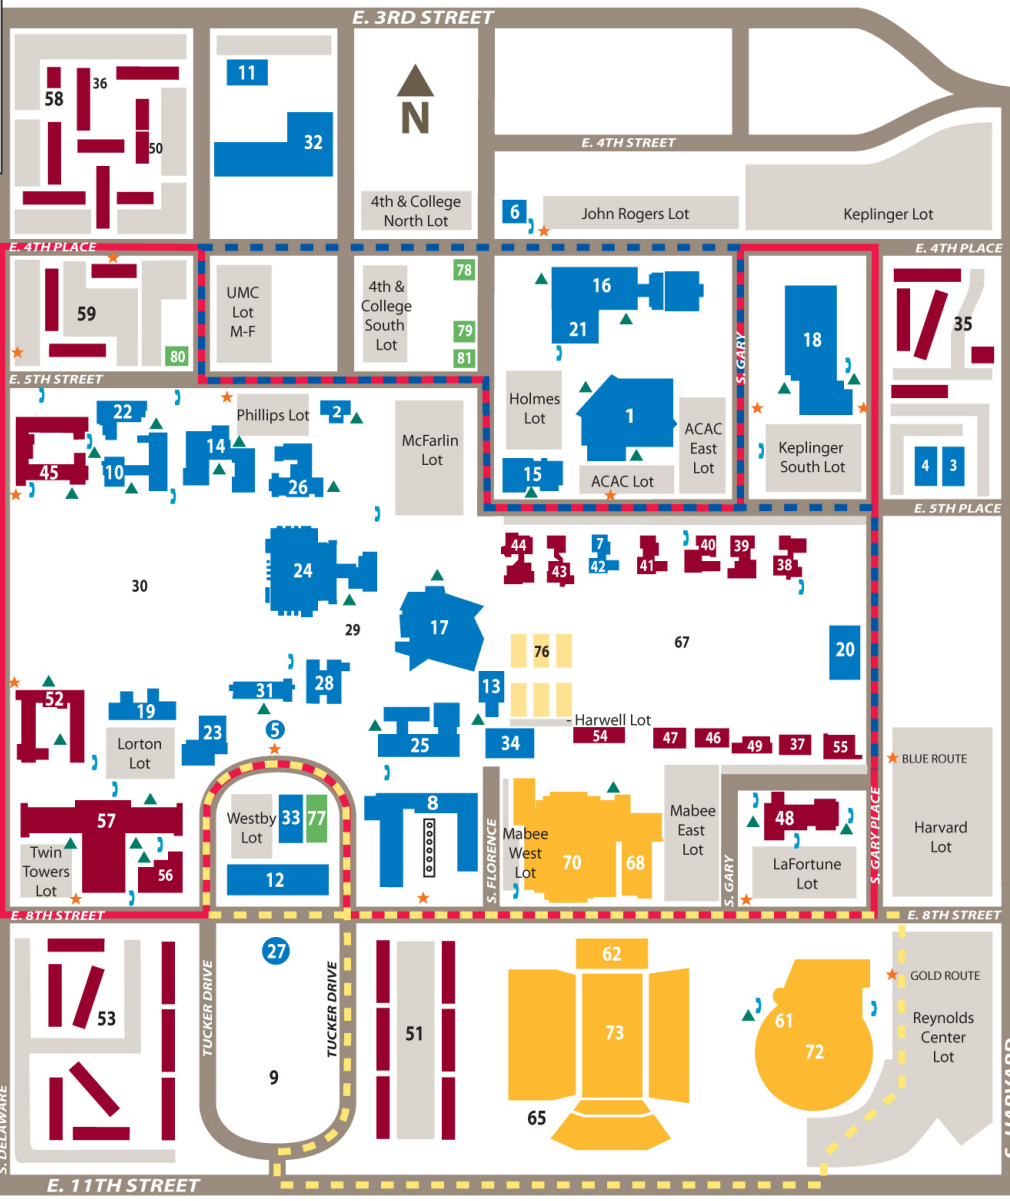

The University of Tulsa Campus Map

I-244

E. 3RD STREET

E. 4TH STREET

E. 4TH PLACE

E. 5TH STREET

E. 5TH PLACE

E. 6TH STREET

E. 8TH STREET

E. 8TH STREET

E. 8TH STREET

E. 8TH STREET

E. 8TH STREET

E. 11TH STREET

- TU Map Key**
- ★ = Shuttle Stops
 - 🚰 = Emergency Phone/Strobe
 - ▲ = Bicycle Racks
 - = Parking Lots
- Hurricane Express Information**
- = Blue Shuttle Route
M-F, 7 a.m. to 5:30 p.m.
 - = Gold Shuttle Route
M-F, 7 a.m. to 5:30 p.m.
 - = Inner Campus Loop Route
M-F, 8 a.m. to 10 p.m.
- Shuttle routes and times subject to change.*

TU MAIN CAMPUS

1. Allen Chapman Activity Center
2. Alexander Health Center
3. Annex East
4. Annex West
5. Bayless Plaza
6. Boesche Legal Center
7. Center for Global Education
8. Central Plant
9. Chapman Commons
10. Chapman Hall
11. Child Development Center
12. Collins Hall/Shaw Alumni Center/Whitney Hall
13. Harwell Hall
14. Helmerich Hall
15. Holmes Student Center
16. John Rogers Hall
17. Kendall Hall
18. Keplinger Hall
19. Lorton Hall
20. Roxana Rozsa & Robert Eugene Lorton Performance Center (under construction)

STUDENT HOUSING

21. Mabee Legal Information Center
22. Mary K. Chapman Center
23. McClure Hall
24. McFarlin Library
25. Oliphant Hall
26. Phillips Hall
27. Genave King Rogers Fountain
28. Sharp Chapel
29. Sharp Plaza
30. The U
31. Tyrrell Hall
32. University School
33. Westby Hall
34. Zink Hall
35. Brown Village Apartments
36. Hille House
37. Honors House
38. House 1: Kappa Alpha Theta Sorority
39. House 2: Delta Gamma Sorority
40. House 3: Kappa Kappa Gamma Sorority
41. House 4: Kappa Delta Sorority
42. House 5: Student Housing